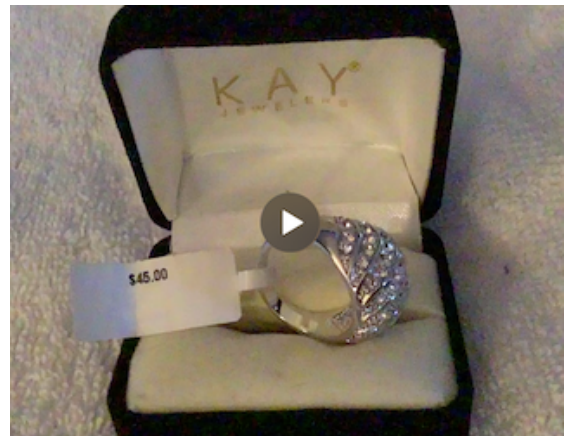

## GFWC-WS 2020-2022 Fund Raising

Raffle Item #1:  
Necklace is from the 1950s, owner thinks it may be gold but not positive. Earrings are costume jewelry with turquoise stones.

Raffle Item #2:  
These items are from the 1990s it's a nice have a gold colored necklace. We believe costume jewelry with a very nice bracelet.

Raffle Item #3:  
The ring is from 1948, it belonged to the donators mother. The stones are Garnet and zircons.

Raffle Item #4:  
Absolutely gorgeous piece of costume jewelry, looks great on your finger, any finger